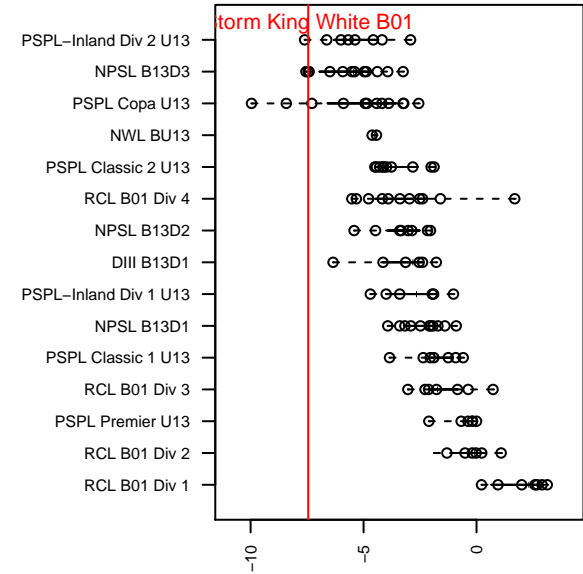

Storm King White B01

Storm King SC
Port Angeles, WA
B01 total strength=354
attack=0.28 defense=0.16
fall league = NPSL B13D3

alt names used:
Storm King B01 White

Venues played:
2014 NPSL B13D3

**attack and defense variance (black dot)
relative to other teams
and top 10 in region**

**attack and defense rating
relative to others at age
and all opponents in last 13 months**

Performance relative to 13 month average

Performance relative to 13 month average

date	home		away		venue	pred.home	pred.away
2014-11-22	South Whidbey Islanders B01	3	Storm King White B01	0	2014 NPSL B13D3	2.48	1.27
2014-11-15	Mercer Island FC Cascade B01	7	Storm King White B01	0	2014 NPSL B13D3	3.75	0.98
2014-11-08	BIFC Blue B01	5	Storm King White B01	1	2014 NPSL B13D3	6.94	0.38
2014-11-01	Storm King White B01	4	ISC Gunners Select B01	1	2014 NPSL B13D3	1.56	1.61
2014-10-25	NWSC Islanders B01	4	Storm King White B01	1	2014 NPSL B13D3	3.51	0.84
2014-10-18	Snohomish United White B01	2	Storm King White B01	0	2014 NPSL B13D3	2.64	0.92
2014-10-11	Storm King White B01	1	Mercer Island FC Cascade B01	4	2014 NPSL B13D3	0.98	3.75
2014-10-04	Storm King White B01	0	Newport FC Real B01	8	2014 NPSL B13D3	0.46	5.32
2014-09-27	PSA Force Black B01	4	Storm King White B01	1	2014 NPSL B13D3	4.14	0.69
2014-09-20	Storm King White B01	1	Tracyton B01	3	2014 NPSL B13D3	0.89	7.42
2014-09-13	Storm King White B01	1	Crossfire Select Perry B01	6	2014 NPSL B13D3	0.77	4.27
2014-09-06	Storm King White B01	1	Seattle United NE White B01	0	2014 NPSL B13D3	1.26	1.17