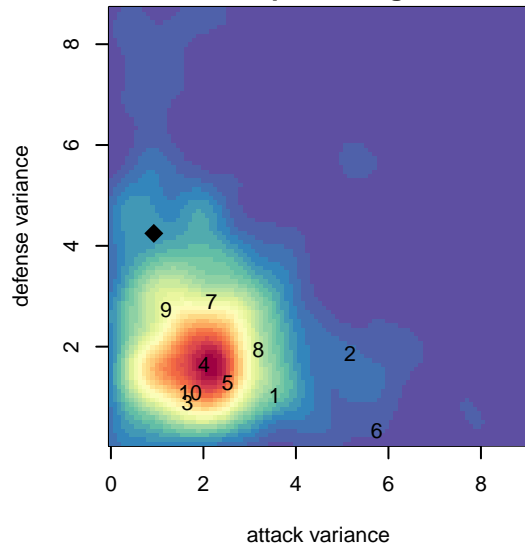

Storm King White B01

Storm King SC
Port Angeles, WA
B01 total strength=354
attack=0.28 defense=0.16
fall league = NPSL B13D3

alt names used:
Storm King B01 White

Venues played:
2014 NPSL B13D3

**attack and defense variance (black dot)
relative to other teams
and top 10 in region**

**attack and defense rating
relative to others at age
and all opponents in last 13 months**

Performance relative to 13 month average

Performance relative to 13 month average

date	home		away		venue	pred.home	pred.away
2014-11-22	South Whidbey Islanders B01	3	Storm King White B01	0	2014 NPSL B13D3	2.48	1.27
2014-11-15	Mercer Island FC Cascade B01	7	Storm King White B01	0	2014 NPSL B13D3	3.75	0.98
2014-11-08	BIFC Blue B01	5	Storm King White B01	1	2014 NPSL B13D3	6.94	0.38
2014-11-01	Storm King White B01	4	ISC Gunners Select B01	1	2014 NPSL B13D3	1.56	1.61
2014-10-25	NWSC Islanders B01	4	Storm King White B01	1	2014 NPSL B13D3	3.51	0.84
2014-10-18	Snohomish United White B01	2	Storm King White B01	0	2014 NPSL B13D3	2.64	0.92
2014-10-11	Storm King White B01	1	Mercer Island FC Cascade B01	4	2014 NPSL B13D3	0.98	3.75
2014-10-04	Storm King White B01	0	Newport FC Real B01	8	2014 NPSL B13D3	0.46	5.32
2014-09-27	PSA Force Black B01	4	Storm King White B01	1	2014 NPSL B13D3	4.14	0.69
2014-09-20	Storm King White B01	1	Tracyton B01	3	2014 NPSL B13D3	0.89	7.42
2014-09-13	Storm King White B01	1	Crossfire Select Perry B01	6	2014 NPSL B13D3	0.77	4.27
2014-09-06	Storm King White B01	1	Seattle United NE White B01	0	2014 NPSL B13D3	1.26	1.17