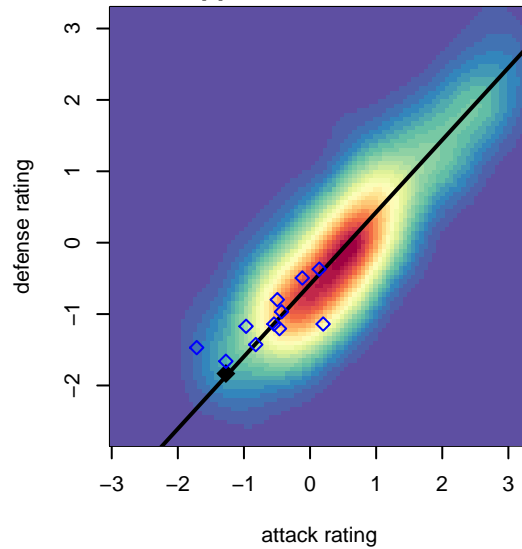

Storm King White B01

Storm King SC
Port Angeles, WA
B01 total strength=354
attack=0.28 defense=0.16
fall league = NPSL B13D3

alt names used:
Storm King B01 White

Venues played:
2014 NPSL B13D3

**attack and defense variance (black dot)
relative to other teams
and top 10 in region**

**attack and defense rating
relative to others at age
and all opponents in last 13 months**

Performance relative to 13 month average

Performance relative to 13 month average

date	home		away		venue	pred.home	pred.away
2014-11-22	South Whidbey Islanders B01	3	Storm King White B01	0	2014 NPSL B13D3	2.48	1.27
2014-11-15	Mercer Island FC Cascade B01	7	Storm King White B01	0	2014 NPSL B13D3	3.75	0.98
2014-11-08	BIFC Blue B01	5	Storm King White B01	1	2014 NPSL B13D3	6.94	0.38
2014-11-01	Storm King White B01	4	ISC Gunners Select B01	1	2014 NPSL B13D3	1.56	1.61
2014-10-25	NWSC Islanders B01	4	Storm King White B01	1	2014 NPSL B13D3	3.51	0.84
2014-10-18	Snohomish United White B01	2	Storm King White B01	0	2014 NPSL B13D3	2.64	0.92
2014-10-11	Storm King White B01	1	Mercer Island FC Cascade B01	4	2014 NPSL B13D3	0.98	3.75
2014-10-04	Storm King White B01	0	Newport FC Real B01	8	2014 NPSL B13D3	0.46	5.32
2014-09-27	PSA Force Black B01	4	Storm King White B01	1	2014 NPSL B13D3	4.14	0.69
2014-09-20	Storm King White B01	1	Tracyton B01	3	2014 NPSL B13D3	0.89	7.42
2014-09-13	Storm King White B01	1	Crossfire Select Perry B01	6	2014 NPSL B13D3	0.77	4.27
2014-09-06	Storm King White B01	1	Seattle United NE White B01	0	2014 NPSL B13D3	1.26	1.17